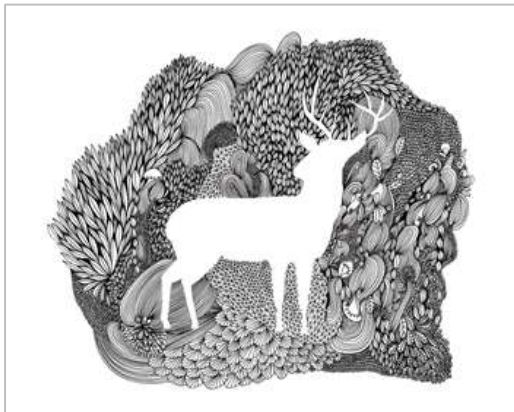

VIRGINIA KRALJEVIC

is an American artist and illustrator. Her studies at the American University of Paris and Fordham University led to an array of experiences in publishing, fashion, digital media, and visual display, all of which helped define her signature style. Virginia's intricate pen and ink drawings are greatly inspired by fractals, earth science, space exploration, imaginary landscapes, and adventures in the ordinary world. Collaborations with brands such as Lacoste, Vans, Suzuki, Inkerman & Blunt Publishing, and West Elm have brought her work to life on everything from clothing, catalogues, and books to automobiles, office walls, and storefronts.

Ref: **RT43512**
Title: **Dare to be Daring**

VIRGINIA KRALJEVIC - FOLLOW YOUR HEART

Ref: **SPC1633**
Title: **Wandering Bunny**

Ref: **SPC1636**
Title: **Wandering Fox**

Ref: **SPC1635**
Title: **Wandering Deer**