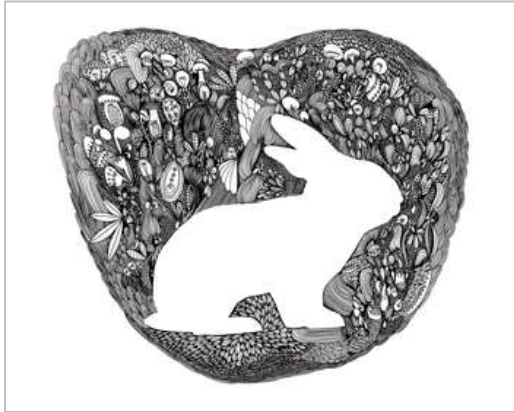

Ref: **RT43513**
Title: **Turn I Wish into I Will**

VIRGINIA KRALJEVIC - FOLLOW YOUR HEART

Ref: **SPC1633**
Title: **Wandering Bunny**