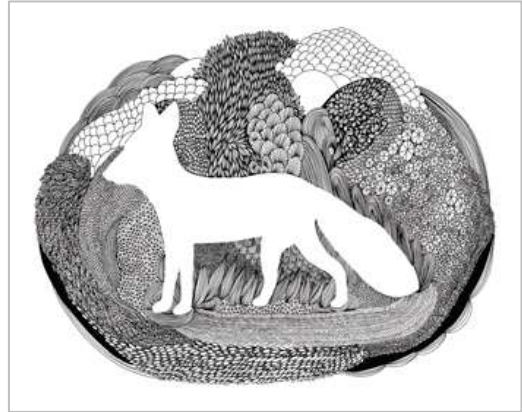

Ref: **RT43512**
Title: **Dare to be Daring**

Ref: **SPC1636**
Title: **Wandering Fox**